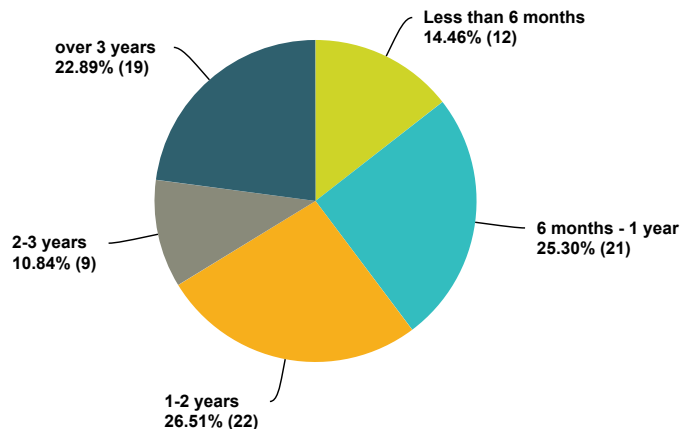

## Do you currently live in an apartment complex in Ireland?

Answered: 83 Skipped: 0

Answer Choices	Responses	
Yes	96.39%	80
No	3.61%	3
Total		83

Q2

[Customize](#) [Export](#)

## How long have you lived there?

Answered: 83 Skipped: 0

Answer Choices	Responses
Less than 6 months	14.46% 12
6 months - 1 year	25.30% 21
1-2 years	26.51% 22
2-3 years	10.84% 9
over 3 years	22.89% 19
Total	83